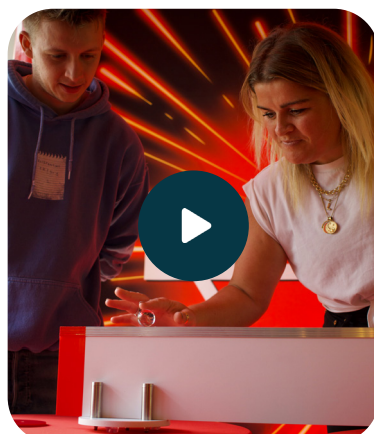

This thrilling event blends timed 'box' challenges carried out at team tables with dramatic gameshow-style challenges set in our Beat the Box arena. Throughout the event, teams will compete in head-to-head activities. With a diverse range of challenges to choose from, there will be something engaging for every participant.

Beat The Box Arena - Teams will spend time in our impressive inflatable cube, aiming to complete as many of our showcase challenges as possible. We emphasise recognizing the unique abilities of each team member and encourage clear communication to identify these strengths. Maximising everyone's talents is essential to the team's success.

The Box - Teams will be provided with an iPad and their very own 'beat the box' chest containing over 50 fun-fuelled individual and group activities. This is your chance to shine and showcase your skills. The fast-paced, eclectic challenges are pre-installed onto an easy-to-use app, and teams will submit evidence of their completion to the games master, who will award points accordingly.

Do you and your team have what it takes to Beat the Box?

What's Included:

- Beat the Box chest and iPad with over 50
- challenges
- Inflatable Beat the Box Arena
- Medals for the winning team
- Event management and instructors

Optional Extras:

- Event Photography or Filming
- Upgraded prizes – Champagne, Chocolates, Trophies
- Team clothing – T-Shirts, Caps etc.